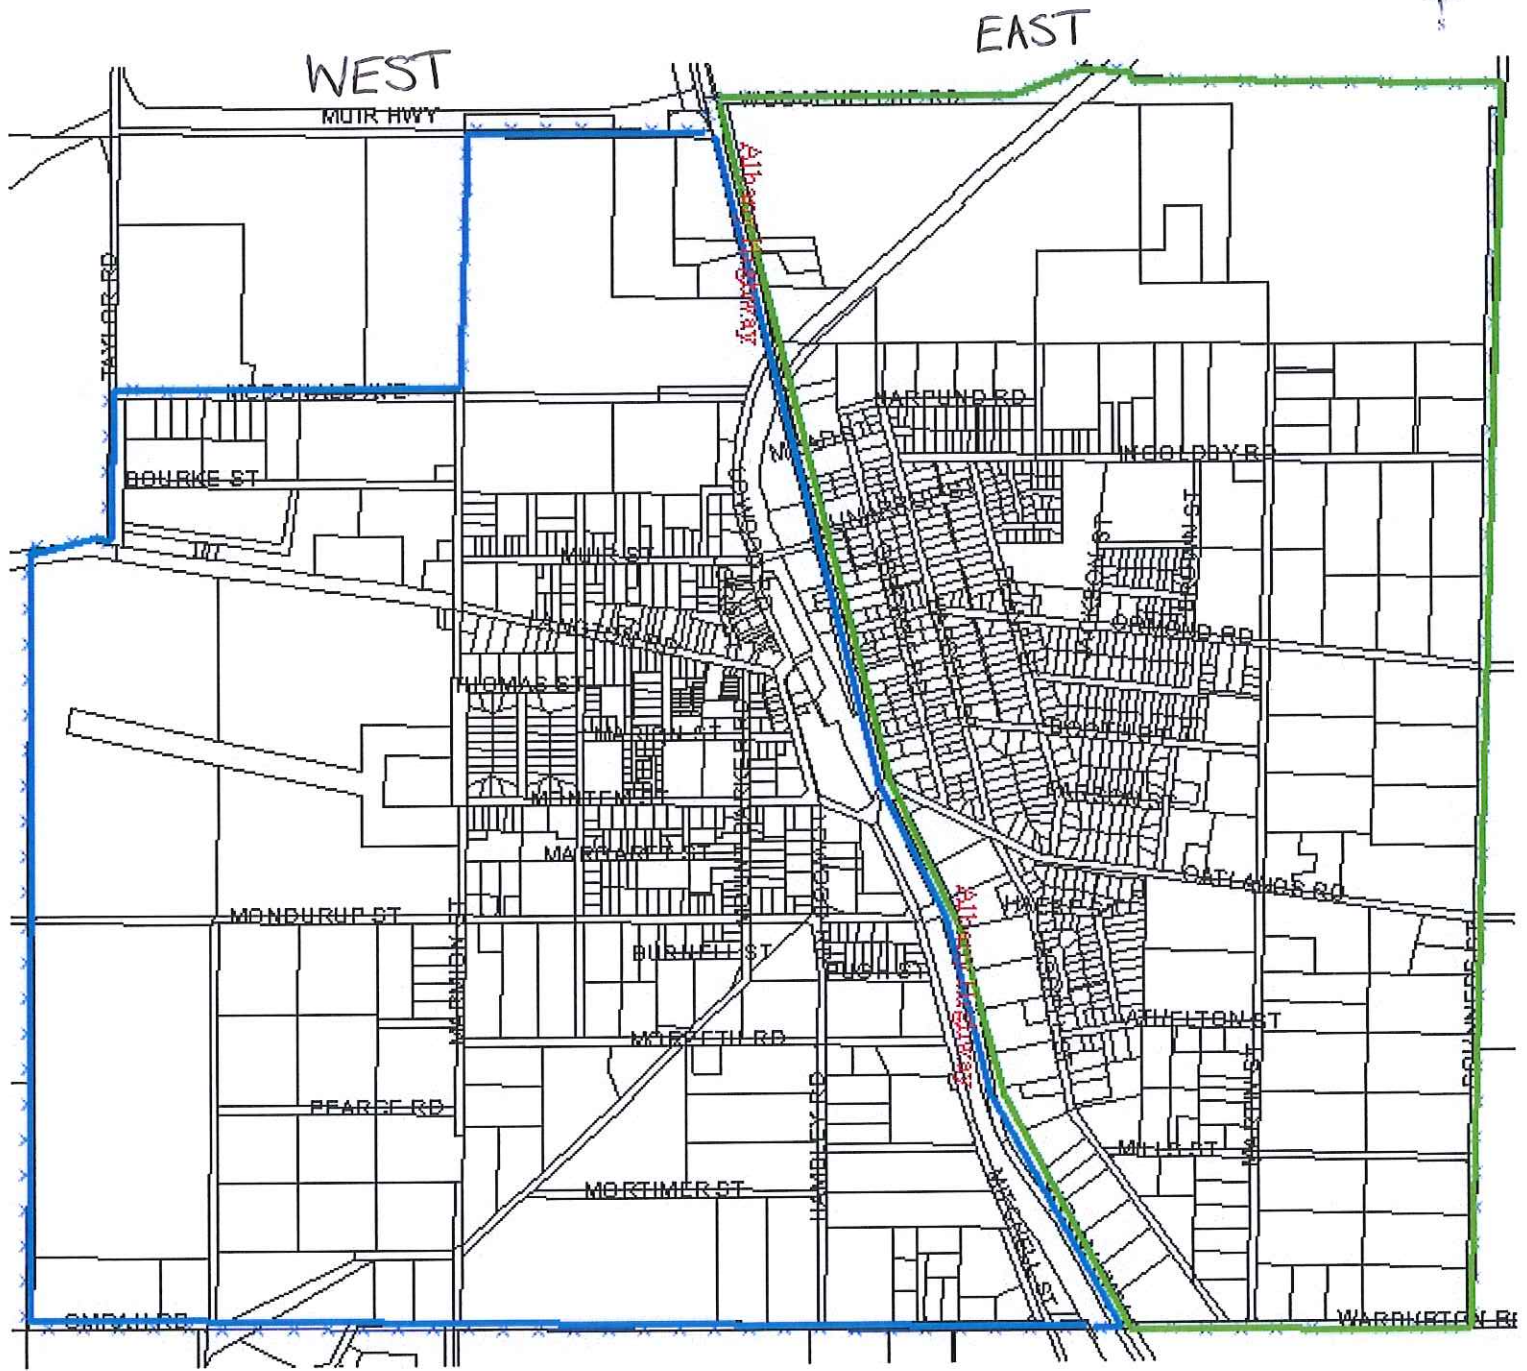

# Mount Barker Townsite

## Mount Barker West of Albany Highway

Roads included in recycling bin pick-up route but not shown on map include:

- Orient Road
- Braidwood Road
- Mokare Rise
- Ophir Road