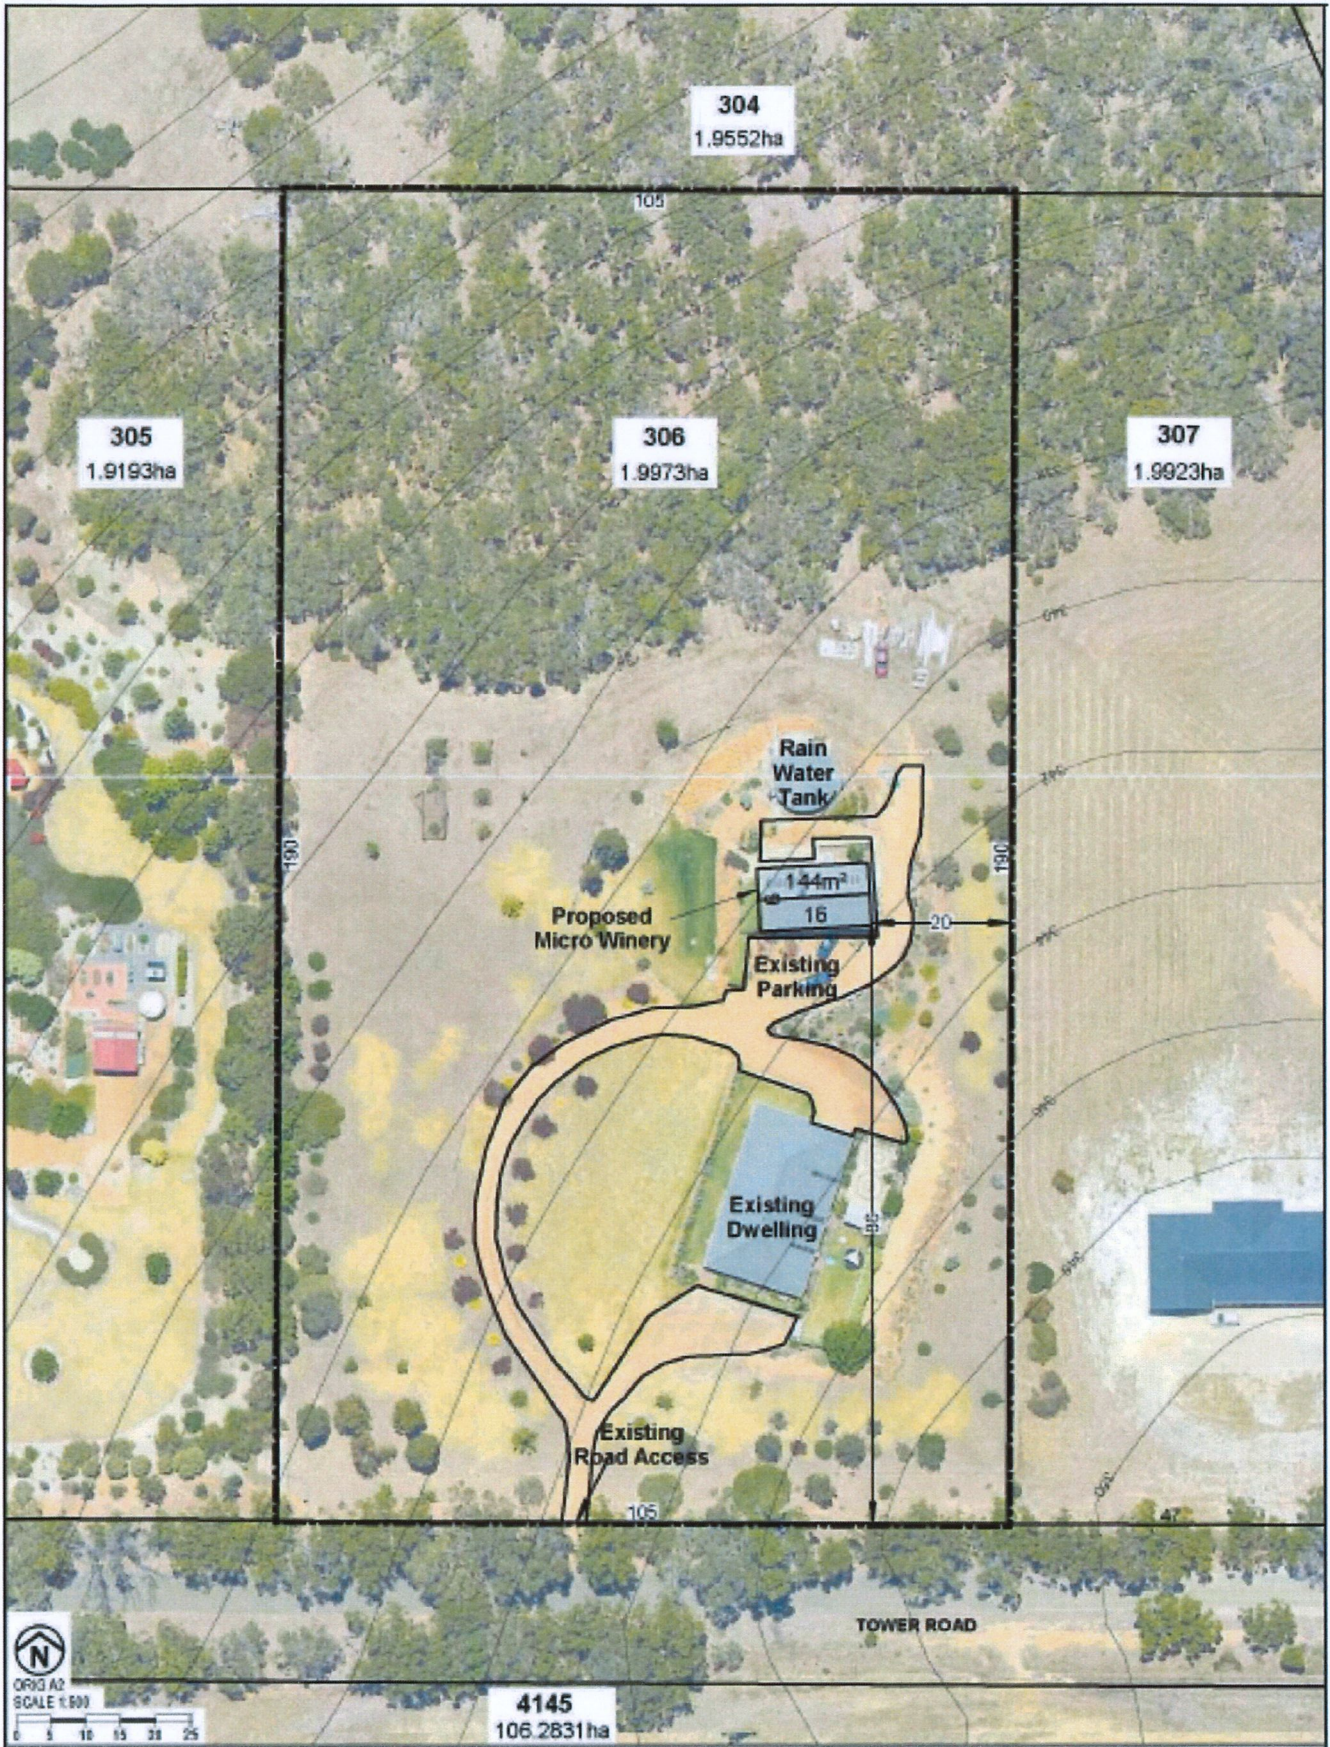

Council

LOT 306 TOWER ROAD, MOUNT BARKER -
WINERY

Location Map
Context Plan
Site Plan

Meeting Date: 3 November 2020

Number of Pages : 4

16/10/2020

1:17561

LOCATION PLAN

Location Plan

CONTEXT PLAN
Lot 306 Tower Road
Mount Barker

AYTON BAESJOU
PLANNING
 59 Peels Place
 ALBANY WA 6330
 Ph 9842 2304 Fax 9842 8494

Context Plan

Site Plan