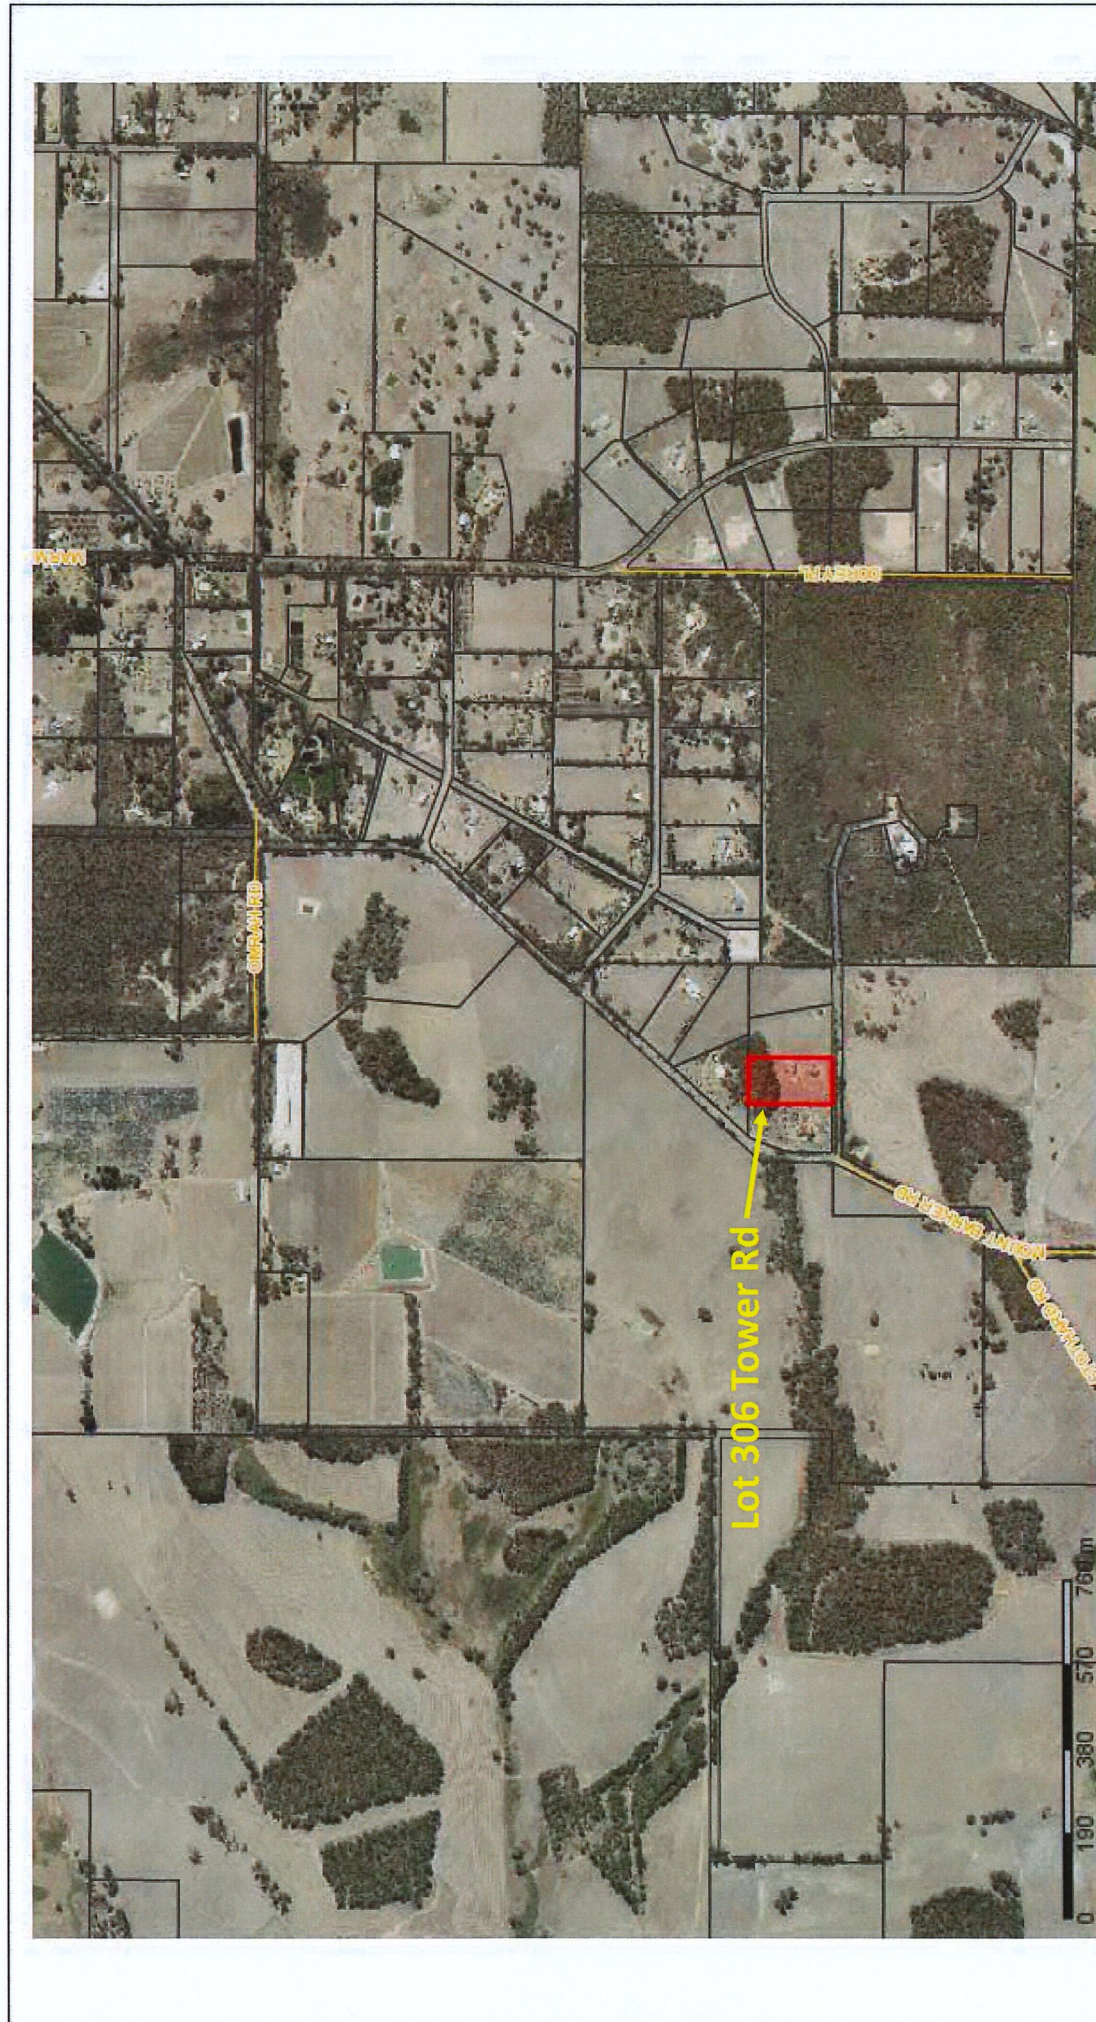

Council

LOT 306 TOWER ROAD, MOUNT BARKER -
WINERY

Location Map
Context Plan
Site Plan

Meeting Date: 3 November 2020

Number of Pages : 4

16/10/2020

1:17561

LOCATION PLAN

Location Plan

CONTEXT PLAN
Lot 306 Tower Road
Mount Barker

AYTON BAESJOU
PLANNING
 59 Peels Place
 ALBANY WA 6330
 Ph 9842 2304 Fax 9842 8494

Context Plan

Site Plan